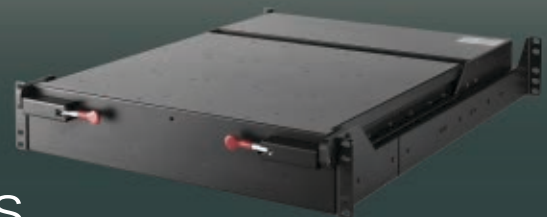

# RMDDU 17A

The RMDDU is a rugged 2U rack-mount drawer with dual-screen LCD monitors. The displays fold together, rotate, and slide in for storage.

It is an ideal match in military transit case applications and command & control centers. The compact 2U rack-mount display drawer uses a secure all-aluminum monitor mounting and stabilization design necessary for robust government & defense, communications and industrial automation applications.

Ideal match in  
military transit  
case applications

**Model****RMDDU 17A****Dimensions/Weight**

2U (3.46") x 17.76" x 25.89" (H x W x D) / 42 Lbs

**Display**2x 17.3", 16:9 Display 1920x1080 resolution  
Individual brightness, contrast, color temperature adjustments**Signal Inputs**